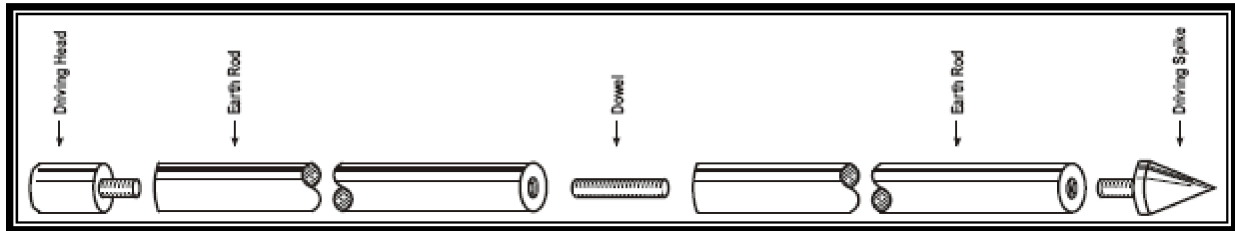

NEW INDIA GROUP OF COMPANIES

www.indiancopper.in

sales@indiancopper.in

PURE COPPER EARTH ROD (INTERNALLY THREADED)

- Manufactured from Hard Drawn high conductivity Copper to BS 2874 - C101

ROD DIA mm	TOTAL LENGTH	THREAD DIA	CATALOGUE NUMBER
14	1200	M10	NIG-IER-1
14	1500	M10	NIG-IER-2
15	1200	M10	NIG-IER-3
15	1500	M10	NIG-IER-4
16	1200	M10	NIG-IER-5
16	1500	M10	NIG-IER-6
20	1200	M12	NIG-IER-7
20	1500	M12	NIG-IER-8

SPIKE

Made up of Re-usable high tensile steel

THREAD DIA	CATALOGUE NUMBER
M 10	NIG-SP-1
M 12	NIG-SP-2

INTERNAL COUPLING DOWEL

Made up of Copper Alloy

THREAD DIA	CATALOGUE NUMBER
M 10	NIG-IC-1
M 12	NIG-IC-2